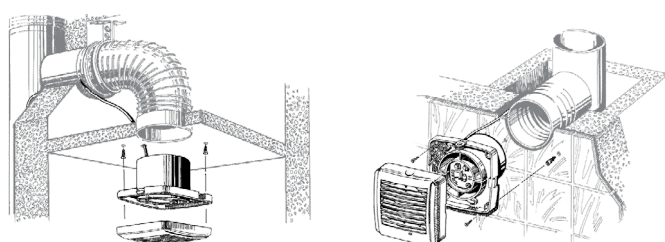

- Turn-off delay adjustable from 2 to 30 min.
- Humidity setpoint adjustable from 60 % up to 90 %.

Overall dimensions and mounting

Dimensions [mm]	a	b	c	∅ d	e
Aero 100	144	122	92.5	100	29.5
Aero 125	168	144	97	125	30
Aero 150	198	170	119	150	30

Designation key

Aero	Gold	100	S	(127-220V/60Hz)
Model	Color	Spigot diameter	Option	Voltage

Technical data

Model	Aero 100	Aero 125	Aero 150
Voltage [V/Hz]	220-240/50	220-240/50	220-240/50
Power [W]	14	16	24
Current [A]	0.085	0.1	0.13
RPM [min ⁻¹]	2300	2400	2400
Air flow [m ³ /h (l/s)]	102 (28)	193 (54)	309 (86)
SFP [W/l/s]	0.49	0.3	0.28
Noise level [dBA]	38	39	40