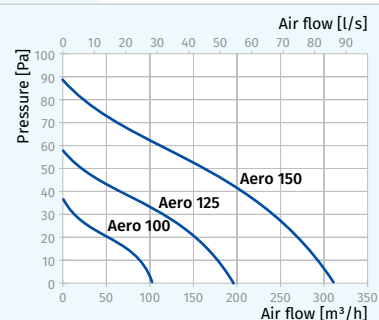

Air flow:
up to 309 m³/h
86 l/s

Power:
from 14 W
SFP:
from 0.28 W/l/s

Noise level:
from 38 dBA

Gold

Chrome

Vintage

Options

Model	Aero 100/125/150				
Option	S	T	ST	H	SH
Pull-cord switch	•		•		•
Timer		•	•	•	•
Humidity sensor				•	•

- Turn-off delay adjustable from 2 to 30 min.
- Humidity setpoint adjustable from 60 % up to 90 %.

Overall dimensions and mounting

Dimensions [mm]	a	b	c	∅ d	e
Aero 100	144	122	92.5	100	29.5
Aero 125	168	144	97	125	30
Aero 150	198	170	119	150	30

Designation key

Aero	Gold	100	S	(127-220V/60Hz)
Model	Color	Spigot diameter	Option	Voltage

Technical data

Model	Aero 100	Aero 125	Aero 150
Voltage [V/Hz]	220-240/50	220-240/50	220-240/50
Power [W]	14	16	24
Current [A]	0.085	0.1	0.13
RPM [min ⁻¹]	2300	2400	2400
Air flow [m ³ /h (l/s)]	102 (28)	193 (54)	309 (86)
SFP [W/l/s]	0.49	0.3	0.28
Noise level [dBA]	38	39	40