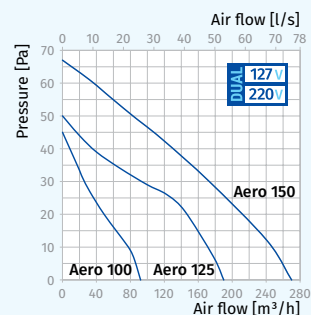

Air flow:
up to 309 m³/h
86 l/s

Power:
from 14 W
SFP:
from 0.28 W/l/s

Noise level:
from 38 dBA

Gold

Chrome

Vintage

Options

Model	Aero 100/125/150				
Option	S	T	ST	H	SH
Pull-cord switch	•		•		•
Timer		•	•	•	•
Humidity sensor				•	•

- Turn-off delay adjustable from 2 to 30 min.
- Humidity setpoint adjustable from 60 % up to 90 %.

Overall dimensions and mounting

Dimensions [mm]	a	b	c	∅ d	e
Aero 100	144	122	92.5	100	29.5
Aero 125	168	144	97	125	30
Aero 150	198	170	119	150	30

Designation key

Aero	Gold	100	S	(127-220V/60Hz)
Model	Color	Spigot diameter	Option	Voltage

Technical data

Model	Aero 100	Aero 125	Aero 150
Voltage [V/Hz]	220-240/50	220-240/50	220-240/50
Power [W]	14	16	24
Current [A]	0.085	0.1	0.13
RPM [min ⁻¹]	2300	2400	2400
Air flow [m ³ /h (l/s)]	102 (28)	193 (54)	309 (86)
SFP [W/l/s]	0.49	0.3	0.28
Noise level [dBA]	38	39	40

Model	Aero 100 (127-220V/60Hz)	Aero 125 (127-220V/60Hz)	Aero 150 (127-220V/60Hz)
Voltage [V/Hz]	127/60	220/60	127/60
Power [W]	10	9	16
Current [A]	0.115	0.054	0.119
RPM [min ⁻¹]	2500	2500	2400
Air flow [m ³ /h (l/s)]	92 (26)	92 (26)	190 (53)
SFP [W/l/s]	0.39	0.35	0.30
Noise level [dBA]	34	34	36