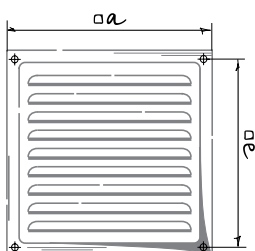

DECOR-M

METAL GRILLES

Features

- Wall or ceiling mounting
- Decoration of ventilation shaft vents
- Made of aluminium with paintable surface
- Screw fixing
- Equipped with a protecting insect screen (s)
- Easy maintenance

Overall dimensions

Model	Dimensions [mm]		Air pass [m²]
	a	e	
Decor-M 125x125s A colour*	125	111	0.0035
Decor-M 150x150s A colour*	150	136	0.006
Decor-M 200x200s A colour*	196	182	0.0117
Decor-M 250x250s A colour*	250	234	0.0166
Decor-M 300x300s A colour*	300	284	0.0249