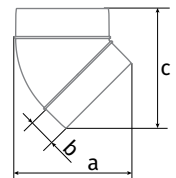

BLAUPLAST

ROUND PLASTIC DUCT SYSTEM

○ Bend 90° RB

- Direct connection with round ducts **RR**
- Made of white plastic

Model	∅ D1 (Inner) [mm]	∅ D2 (Outer) [mm]	H (Height) [mm]
BlauPlast RB 100/90°	97	100	137
BlauPlast RB 125/90°	122	125	164
BlauPlast RB 150/90°	147	150	189

○ Bend 45° RB

- Connection of same diameter air ducts **RR** at 45°
- Made of white plastic

Model	∅ D1 (Inner) [mm]	∅ D2 (Outer) [mm]	a [mm]	b [mm]	c [mm]
BlauPlast RB 100/45°	100	103	125	30	129
BlauPlast RB 125/45°	125	128	157	40	162

○ Round duct connector with plate RVP

- Air duct mounting
- Made of white plastic
- Wall or ceiling mounting with screws

Model	∅ D1 (Inner) [mm]	∅ D2 (Outer) [mm]	a (Overall dimensions) [mm]	b (Mounting dimensions) [mm]
BlauPlast RVP 100	100	103	150 × 150	134 × 134
BlauPlast RVP 125	125	128	170 × 170	154 × 154
BlauPlast RVP 150	150	153	204 × 204	188 × 188
BlauPlast RVP 200	200	203	250 × 250	230 × 230