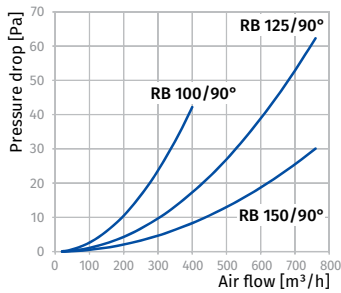

BLAUPLAST

ROUND PLASTIC DUCT SYSTEM

○ Bend 90° RB

- Direct connection with round ducts **RR**
- Made of white plastic

Model	∅ D1 (Inner) [mm]	∅ D2 (Outer) [mm]	H (Height) [mm]
BlauPlast RB 100/90°	97	100	137
BlauPlast RB 125/90°	122	125	164
BlauPlast RB 150/90°	147	150	189

○ Bend 45° RB

- Connection of same diameter air ducts **RR** at 45°
- Made of white plastic

Model	∅ D1 (Inner) [mm]	∅ D2 (Outer) [mm]	a [mm]	b [mm]	c [mm]
BlauPlast RB 100/45°	100	103	125	30	129
BlauPlast RB 125/45°	125	128	157	40	162