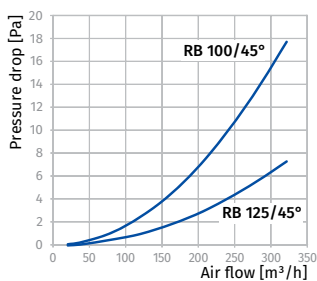

BLAUPLAST

ROUND PLASTIC DUCT SYSTEM

○ Bend 90° RB

- Direct connection with round ducts **RR**
- Made of white plastic

Model	∅ D1 (Inner) [mm]	∅ D2 (Outer) [mm]	H (Height) [mm]
BlauPlast RB 100/90°	97	100	137
BlauPlast RB 125/90°	122	125	164
BlauPlast RB 150/90°	147	150	189

○ Bend 45° RB

- Connection of same diameter air ducts **RR** at 45°
- Made of white plastic

Model	∅ D1 (Inner) [mm]	∅ D2 (Outer) [mm]	a [mm]	b [mm]	c [mm]
BlauPlast RB 100/45°	100	103	125	30	129
BlauPlast RB 125/45°	125	128	157	40	162