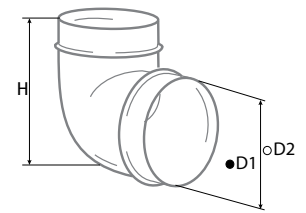

BLAUPLAST

ROUND PLASTIC DUCT SYSTEM

○ Bend 90° RB

- Direct connection with round ducts **RR**
- Made of white plastic

Model	∅ D1 (Inner) [mm]	∅ D2 (Outer) [mm]	H (Height) [mm]
BlauPlast RB 100/90°	97	100	137
BlauPlast RB 125/90°	122	125	164
BlauPlast RB 150/90°	147	150	189

○ Bend 45° RB

- Connection of same diameter air ducts **RR** at 45°
- Made of white plastic

Model	∅ D1 (Inner) [mm]	∅ D2 (Outer) [mm]	a [mm]	b [mm]	c [mm]
BlauPlast RB 100/45°	100	103	125	30	129
BlauPlast RB 125/45°	125	128	157	40	162

○ Round duct holder RH

- Air duct mounting to a flat surface
- Made of white plastic
- Fixing to surface with screws

Model	∅ D1 (Inner) [mm]	H (Height) [mm]
BlauPlast RH 100	103	113
BlauPlast RH 125	128	138
BlauPlast RH 150	153	163
BlauPlast RH 200	203	213

○ Round duct connector with plate RVP

- Air duct mounting
- Made of white plastic
- Wall or ceiling mounting with screws

Model	∅ D1 (Inner) [mm]	∅ D2 (Outer) [mm]	a (Overall dimensions) [mm]	b (Mounting dimensions) [mm]
BlauPlast RVP 100	100	103	150 × 150	134 × 134
BlauPlast RVP 125	125	128	170 × 170	154 × 154
BlauPlast RVP 150	150	153	204 × 204	188 × 188
BlauPlast RVP 200	200	203	250 × 250	230 × 230