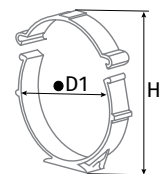

○ Bend 45° RB

- Connection of same diameter air ducts **RR** at 45°
- Made of white plastic

Model	∅ D1 (Inner) [mm]	∅ D2 (Outer) [mm]	a [mm]	b [mm]	c [mm]
BlauPlast RB 100/45°	100	103	125	30	129
BlauPlast RB 125/45°	125	128	157	40	162

○ Round duct holder RH

- Air duct mounting to a flat surface
- Made of white plastic
- Fixing to surface with screws

Model	∅ D1 (Inner) [mm]	H (Height) [mm]
BlauPlast RH 100	103	113
BlauPlast RH 125	128	138
BlauPlast RH 150	153	163
BlauPlast RH 200	203	213

○ Round duct connector with plate RVP

- Air duct mounting
- Made of white plastic
- Wall or ceiling mounting with screws

Model	∅ D1 (Inner) [mm]	∅ D2 (Outer) [mm]	a (Overall dimensions) [mm]	b (Mounting dimensions) [mm]
BlauPlast RVP 100	100	103	150 × 150	134 × 134
BlauPlast RVP 125	125	128	170 × 170	154 × 154
BlauPlast RVP 150	150	153	204 × 204	188 × 188
BlauPlast RVP 200	200	203	250 × 250	230 × 230