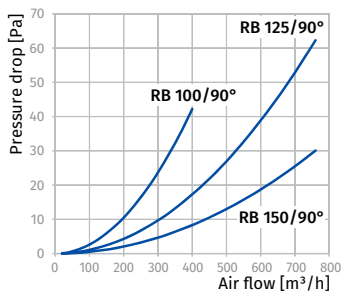

Round duct connector with a condensation trap RVC

- Connection of various diameter air ducts.
- Prevents small amounts of condensate from dripping down the air duct.
- Made of white plastic.

Model	Ø D [mm]	Ø D1 [mm]	L [mm]
BlauPlast RVC 100	100	129	136
BlauPlast RVC 125	125	154	136
BlauPlast RVC 150	150	209	153

Bend 90° RB

- Direct connection with round RR ducts
- Made of white plastic

Model	Ø D (Inner) [mm]	Ø D (Outer) [mm]	H [mm]
BlauPlast RB 100/90°	97	100	137
BlauPlast RB 125/90°	122	125	164
BlauPlast RB 150/90°	147	150	189
BlauPlast RB 200/90°	197	200	241