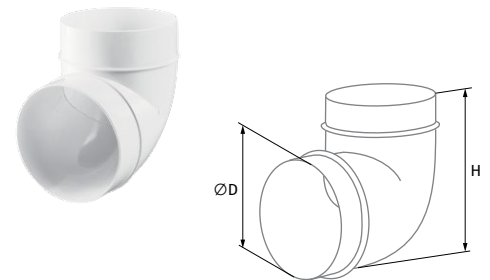

BLAUPLAST

ROUND PLASTIC DUCT SYSTEM

Flexible round duct connector RSVN

- Connection of flexible round ducts.
- Made of white PVC.
- Cover the connector with air duct and fix it with clamps.

Model	Ø D [mm]	L [mm]
BlauPlast RSVN 100	100	77
BlauPlast RSVN 125	125	77

Round duct connector with a condensation trap RVC

- Connection of various diameter air ducts.
- Prevents small amounts of condensate from dripping down the air duct.
- Made of white plastic.

Model	Ø D [mm]	Ø D1 [mm]	L [mm]
BlauPlast RVC 100	100	129	136
BlauPlast RVC 125	125	154	136
BlauPlast RVC 150	150	209	153

Bend 90° RB

- Direct connection with round RR ducts
- Made of white plastic

Model	Ø D (Inner) [mm]	Ø D (Outer) [mm]	H [mm]
BlauPlast RB 100/90°	97	100	137
BlauPlast RB 125/90°	122	125	164
BlauPlast RB 150/90°	147	150	189
BlauPlast RB 200/90°	197	200	241