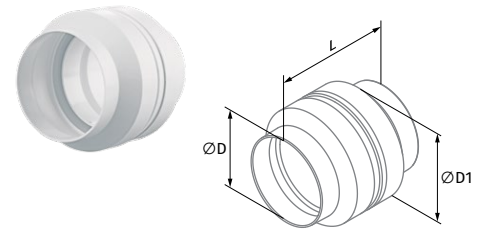

BLAUPLAST

ROUND PLASTIC DUCT SYSTEM

Flexible round duct connector RSVN

- Connection of flexible round ducts.
- Made of white PVC.
- Cover the connector with air duct and fix it with clamps.

Model	Ø D [mm]	L [mm]
BlauPlast RSVN 100	100	77
BlauPlast RSVN 125	125	77

Round duct connector with a condensation trap RVC

- Connection of various diameter air ducts.
- Prevents small amounts of condensate from dripping down the air duct.
- Made of white plastic.

Model	Ø D [mm]	Ø D1 [mm]	L [mm]
BlauPlast RVC 100	100	129	136
BlauPlast RVC 125	125	154	136
BlauPlast RVC 150	150	209	153

Bend 90° RB

- Direct connection with round RR ducts
- Made of white plastic

Model	Ø D (Inner) [mm]	Ø D (Outer) [mm]	H [mm]
BlauPlast RB 100/90°	97	100	137
BlauPlast RB 125/90°	122	125	164
BlauPlast RB 150/90°	147	150	189
BlauPlast RB 200/90°	197	200	241