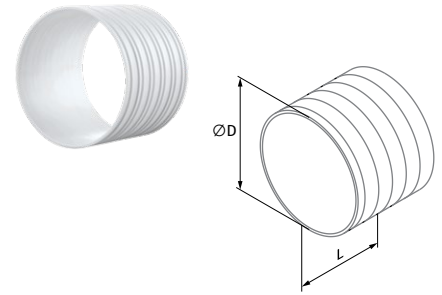

BLAUPLAST

ROUND PLASTIC DUCT SYSTEM

Flexible round duct connector RSVN

- Connection of flexible round ducts.
- Made of white PVC.
- Cover the connector with air duct and fix it with clamps.

Model	Ø D [mm]	L [mm]
BlauPlast RSVN 100	100	77
BlauPlast RSVN 125	125	77

Round duct connector with a condensation trap RVC

- Connection of various diameter air ducts.
- Prevents small amounts of condensate from dripping down the air duct.
- Made of white plastic.

Model	Ø D [mm]	Ø D1 [mm]	L [mm]
BlauPlast RVC 100	100	129	136
BlauPlast RVC 125	125	154	136
BlauPlast RVC 150	150	209	153

Bend 90° RB

- Direct connection with round RR ducts
- Made of white plastic

Model	Ø D (Inner) [mm]	Ø D (Outer) [mm]	H [mm]
BlauPlast RB 100/90°	97	100	137
BlauPlast RB 125/90°	122	125	164
BlauPlast RB 150/90°	147	150	189
BlauPlast RB 200/90°	197	200	241

Bend 45° RB

- Connection to RR round air ducts at 45°
- Made of white plastic

Model	Ø D (Inner) [mm]	Ø D (Outer) [mm]	a [mm]	b [mm]	c [mm]
BlauPlast RB 100/45°	100	103	125	30	129
BlauPlast RB 125/45°	125	128	157	40	162
BlauPlast RB 150/45°	150	153	164	30	164