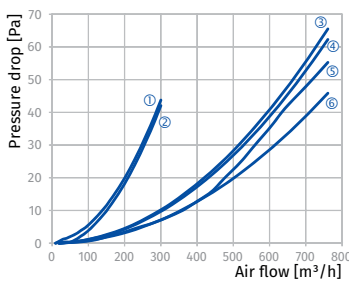

BLAUPLAST

FLAT PLASTIC DUCT SYSTEM

Flat air duct connector FKV

- Direct connection with the **FK** flat air ducts
- Made of white plastic

Model	a × b (Inner size) [mm]	c × d (Outer size) [mm]	L (Length) [mm]
BlauPlast FKV 110x55	56 × 110	59 × 114	66
BlauPlast FKV 204x60	60 × 204	65 × 209	62
BlauPlast FKV 220x90	90 × 220	95 × 225	62

Bend US-90°

- Direct connection with the flat **FK** air duct, connection with the round **RR** air duct through the **RV** connector
- Made of white plastic

Model	Round spigot		Flat spigot		L (Length) [mm]	H (Height) [mm]
	∅ D1 (Inner) [mm]	∅ D2 (Outer) [mm]	a × b (Inner size) [mm]	c × d (Outer size) [mm]		
BlauPlast US-90° 100/110x55	100	103	55 × 110	58 × 113	138	87
BlauPlast US-90° 100/204x60	100	103	60 × 204	64 × 208	164	92
BlauPlast US-90° 125/204x60	122	125	60 × 204	64 × 208	220	92
BlauPlast US-90° 125/220x90	147	150	90 × 220	94 × 226	230	120
BlauPlast US-90° 150/204x60	147	150	60 × 204	64 × 208	220	92
BlauPlast US-90° 150/220x90	146	150	90 × 220	94 × 226	230	120

- ① US-90° 100/110x55
- ② US-90° 100/204x60
- ③ US-90° 125/204x60
- ④ US-90° 150/204x60
- ⑤ US-90° 150/220x90
- ⑥ US-90° 125/220x90

Versatile flat angular connector FKVU

- Angular connection of flat ducts **FK**
- Made of white plastic
- Turning point angle from 3° to 48°
- Depending on selected turning angle one connector side is cut out Connection to the flat duct through matching sized connector
- On spigot side direct connection to flat duct of respective size