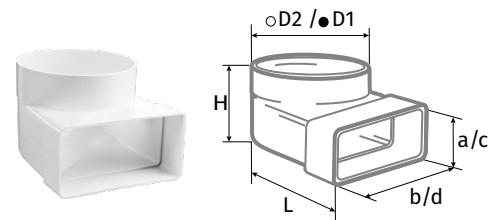

BLAUPLAST

FLAT PLASTIC DUCT SYSTEM

Flat air duct connector FKV

- Direct connection with the **FK** flat air ducts
- Made of white plastic

Model	a × b (Inner size) [mm]	c × d (Outer size) [mm]	L (Length) [mm]
BlauPlast FKV 110x55	56 × 110	59 × 114	66
BlauPlast FKV 204x60	60 × 204	65 × 209	62
BlauPlast FKV 220x90	90 × 220	95 × 225	62

Bend US-90°

- Direct connection with the flat **FK** air duct, connection with the round **RR** air duct through the **RV** connector
- Made of white plastic

Model	Round spigot		Flat spigot		L (Length) [mm]	H (Height) [mm]
	∅ D1 (Inner) [mm]	∅ D2 (Outer) [mm]	a × b (Inner size) [mm]	c × d (Outer size) [mm]		
BlauPlast US-90° 100/110x55	100	103	55 × 110	58 × 113	138	87
BlauPlast US-90° 100/204x60	100	103	60 × 204	64 × 208	164	92
BlauPlast US-90° 125/204x60	122	125	60 × 204	64 × 208	220	92
BlauPlast US-90° 125/220x90	147	150	90 × 220	94 × 226	230	120
BlauPlast US-90° 150/204x60	147	150	60 × 204	64 × 208	220	92
BlauPlast US-90° 150/220x90	146	150	90 × 220	94 × 226	230	120

- ① US-90° 100/110x55
- ② US-90° 100/204x60
- ③ US-90° 125/204x60
- ④ US-90° 150/204x60
- ⑤ US-90° 150/220x90
- ⑥ US-90° 125/220x90

Versatile flat angular connector FKVU

- Angular connection of flat ducts **FK**
- Made of white plastic
- Turning point angle from 3° to 48°
- Depending on selected turning angle one connector side is cut out Connection to the flat duct through matching sized connector
- On spigot side direct connection to flat duct of respective size