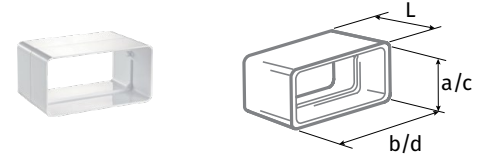

BLAUPLAST

FLAT PLASTIC DUCT SYSTEM

Flat air duct connector FKV

- Direct connection with the **FK** flat air ducts
- Made of white plastic

Model	a × b (Inner size) [mm]	c × d (Outer size) [mm]	L (Length) [mm]
BlauPlast FKV 110x55	56 × 110	59 × 114	66
BlauPlast FKV 204x60	60 × 204	65 × 209	62
BlauPlast FKV 220x90	90 × 220	95 × 225	62

Bend US-90°

- Direct connection with the flat **FK** air duct, connection with the round **RR** air duct through the **RV** connector
- Made of white plastic

Model	Round spigot		Flat spigot		L (Length) [mm]	H (Height) [mm]
	∅ D1 (Inner) [mm]	∅ D2 (Outer) [mm]	a × b (Inner size) [mm]	c × d (Outer size) [mm]		
BlauPlast US-90° 100/110x55	100	103	55 × 110	58 × 113	138	87
BlauPlast US-90° 100/204x60	100	103	60 × 204	64 × 208	164	92
BlauPlast US-90° 125/204x60	122	125	60 × 204	64 × 208	220	92
BlauPlast US-90° 125/220x90	147	150	90 × 220	94 × 226	230	120
BlauPlast US-90° 150/204x60	147	150	60 × 204	64 × 208	220	92
BlauPlast US-90° 150/220x90	146	150	90 × 220	94 × 226	230	120

- ① US-90° 100/110x55
- ② US-90° 100/204x60
- ③ US-90° 125/204x60
- ④ US-90° 150/204x60
- ⑤ US-90° 150/220x90
- ⑥ US-90° 125/220x90

Versatile flat angular connector FKVU

- Angular connection of flat ducts **FK**
- Made of white plastic
- Turning point angle from 3° to 48°
- Depending on selected turning angle one connector side is cut out Connection to the flat duct through matching sized connector
- On spigot side direct connection to flat duct of respective size

Model	a [mm]	b [mm]	c [mm]
BlauPlast FKVU 110x55	190	143	55 × 110
BlauPlast FKVU 204x60	286	247	60 × 204