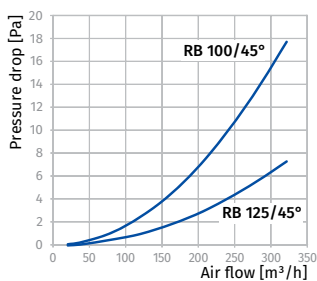

### ○ Bend 90° RB

- Direct connection with round ducts **RR**
- Made of white plastic

Model	∅ D1 (Inner) [mm]	∅ D2 (Outer) [mm]	H (Height) [mm]
BlauPlast RB 100/90°	97	100	137
BlauPlast RB 125/90°	122	125	164
BlauPlast RB 150/90°	147	150	189

### ○ Bend 45° RB

- Connection of same diameter air ducts **RR** at 45°
- Made of white plastic

Model	∅ D1 (Inner) [mm]	∅ D2 (Outer) [mm]	a [mm]	b [mm]	c [mm]
BlauPlast RB 100/45°	100	103	125	30	129
BlauPlast RB 125/45°	125	128	157	40	162