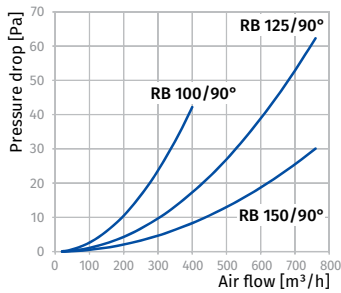

### ○ Bend 90° RB

- Direct connection with round ducts **RR**
- Made of white plastic

Model	∅ D1 (Inner) [mm]	∅ D2 (Outer) [mm]	H (Height) [mm]
BlauPlast RB 100/90°	97	100	137
BlauPlast RB 125/90°	122	125	164
BlauPlast RB 150/90°	147	150	189