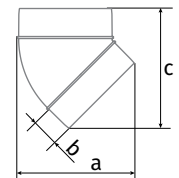

### ○ Bend 90° RB

- Direct connection with round ducts **RR**
- Made of white plastic

Model	∅ D1 (Inner) [mm]	∅ D2 (Outer) [mm]	H (Height) [mm]
BlauPlast RB 100/90°	97	100	137
BlauPlast RB 125/90°	122	125	164
BlauPlast RB 150/90°	147	150	189

### ○ Bend 45° RB

- Connection of same diameter air ducts **RR** at 45°
- Made of white plastic

Model	∅ D1 (Inner) [mm]	∅ D2 (Outer) [mm]	a [mm]	b [mm]	c [mm]
BlauPlast RB 100/45°	100	103	125	30	129
BlauPlast RB 125/45°	125	128	157	40	162