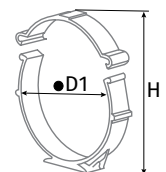

○ Round duct holder RH

- Air duct mounting to a flat surface
- Made of white plastic
- Fixing to surface with screws

Model	∅ D1 (Inner) [mm]	H (Height) [mm]
BlauPlast RH 100	103	113
BlauPlast RH 125	128	138
BlauPlast RH 150	153	163
BlauPlast RH 200	203	213