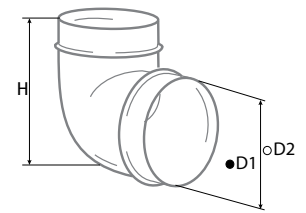

## ROUND PLASTIC DUCT SYSTEM

### ○ Bend 90° RB

- Direct connection with round ducts **RR**
- Made of white plastic

Model	∅ D1 (Inner) [mm]	∅ D2 (Outer) [mm]	H (Height) [mm]
BlauPlast RB 100/90°	97	100	137
BlauPlast RB 125/90°	122	125	164
BlauPlast RB 150/90°	147	150	189