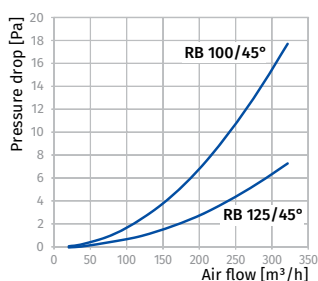

○ Bend 45° RB

- Connection of same diameter air ducts **RR** at 45°
- Made of white plastic

Model	Ø D1 (Inner)	Ø D2 (Outer)	a	b	c
BlauPlast RB 100/45°	100 mm	103 mm	125 mm	30 mm	129 mm
BlauPlast RB 125/45°	125 mm	128 mm	157 mm	40 mm	162 mm

○ Round duct holder RH

- Air duct mounting to a flat surface
- Made of white plastic
- Fixing to surface with screws

Model	Ø D1 (Inner)	H (Height)
BlauPlast RH 100	103 mm	113 mm
BlauPlast RH 125	128 mm	138 mm
BlauPlast RH 150	153 mm	163 mm
BlauPlast RH 200	203 mm	213 mm

○ Round duct connector with plate RVP

- Air duct mounting
- Made of white plastic
- Wall or ceiling mounting with screws

Model	Ø D1 (Inner)	Ø D2 (Outer)	a (Overall dimensions)	b (Mounting dimensions)
BlauPlast RVP 100	100 mm	103 mm	150 × 150 mm	134 × 134 mm
BlauPlast RVP 125	125 mm	128 mm	170 × 170 mm	154 × 154 mm
BlauPlast RVP 150	150 mm	153 mm	204 × 204 mm	188 × 188 mm
BlauPlast RVP 200	200 mm	203 mm	250 × 250 mm	230 × 230 mm