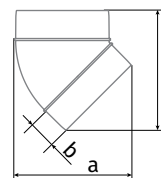

### ○ Bend 90° RB

- Direct connection with round ducts **RR**
- Made of white plastic

Model	Ø D1 (Inner)	Ø D2 (Outer)	H (Height)
BlauPlast RB 100/90°	97 mm	100 mm	137 mm
BlauPlast RB 125/90°	122 mm	125 mm	164 mm
BlauPlast RB 150/90°	147 mm	150 mm	189 mm

### ○ Bend 45° RB

- Connection of same diameter air ducts **RR** at 45°
- Made of white plastic

Model	Ø D1 (Inner)	Ø D2 (Outer)	a	b	c
BlauPlast RB 100/45°	100 mm	103 mm	125 mm	30 mm	129 mm
BlauPlast RB 125/45°	125 mm	128 mm	157 mm	40 mm	162 mm