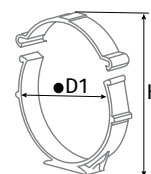

### ○ Bend 90° RB

- Direct connection with round ducts **RR**
- Made of white plastic

Model	Ø D1 (Inner)	Ø D2 (Outer)	H (Height)
BlauPlast RB 100/90°	97 mm	100 mm	137 mm
BlauPlast RB 125/90°	122 mm	125 mm	164 mm
BlauPlast RB 150/90°	147 mm	150 mm	189 mm

### ○ Bend 45° RB

- Connection of same diameter air ducts **RR** at 45°
- Made of white plastic

Model	Ø D1 (Inner)	Ø D2 (Outer)	a	b	c
BlauPlast RB 100/45°	100 mm	103 mm	125 mm	30 mm	129 mm
BlauPlast RB 125/45°	125 mm	128 mm	157 mm	40 mm	162 mm

### ○ Round duct holder RH

- Air duct mounting to a flat surface
- Made of white plastic
- Fixing to surface with screws

Model	Ø D1 (Inner)	H (Height)
BlauPlast RH 100	103 mm	113 mm
BlauPlast RH 125	128 mm	138 mm
BlauPlast RH 150	153 mm	163 mm
BlauPlast RH 200	203 mm	213 mm

### ○ Round duct connector with plate RVP

- Air duct mounting
- Made of white plastic
- Wall or ceiling mounting with screws

Model	Ø D1 (Inner)	Ø D2 (Outer)	a (Overall dimensions)	b (Mounting dimensions)
BlauPlast RVP 100	100 mm	103 mm	150 × 150 mm	134 × 134 mm
BlauPlast RVP 125	125 mm	128 mm	170 × 170 mm	154 × 154 mm
BlauPlast RVP 150	150 mm	153 mm	204 × 204 mm	188 × 188 mm
BlauPlast RVP 200	200 mm	203 mm	250 × 250 mm	230 × 230 mm