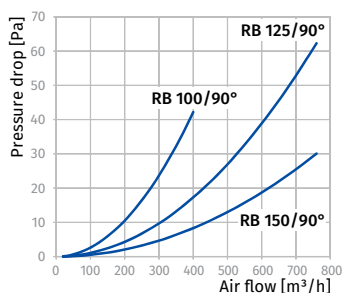

### ○ Bend 90° RB

- Direct connection with round ducts **RR**
- Made of white plastic

Model	Ø D1 (Inner)	Ø D2 (Outer)	H (Height)
BlauPlast RB 100/90°	97 mm	100 mm	137 mm
BlauPlast RB 125/90°	122 mm	125 mm	164 mm
BlauPlast RB 150/90°	147 mm	150 mm	189 mm