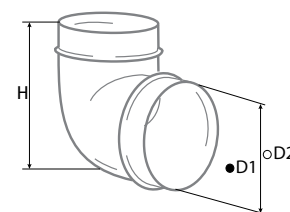

## ROUND PLASTIC DUCT SYSTEM

### ○ Bend 90° RB

- Direct connection with round ducts **RR**
- Made of white plastic

Model	Ø D1 (Inner)	Ø D2 (Outer)	H (Height)
BlauPlast RB 100/90°	97 mm	100 mm	137 mm
BlauPlast RB 125/90°	122 mm	125 mm	164 mm
BlauPlast RB 150/90°	147 mm	150 mm	189 mm

### ○ Round duct connector with plate RVP

- Air duct mounting
- Made of white plastic
- Wall or ceiling mounting with screws

Model	Ø D1 (Inner)	Ø D2 (Outer)	a (Overall dimensions)	b (Mounting dimensions)
BlauPlast RVP 100	100 mm	103 mm	150 × 150 mm	134 × 134 mm
BlauPlast RVP 125	125 mm	128 mm	170 × 170 mm	154 × 154 mm
BlauPlast RVP 150	150 mm	153 mm	204 × 204 mm	188 × 188 mm
BlauPlast RVP 200	200 mm	203 mm	250 × 250 mm	230 × 230 mm