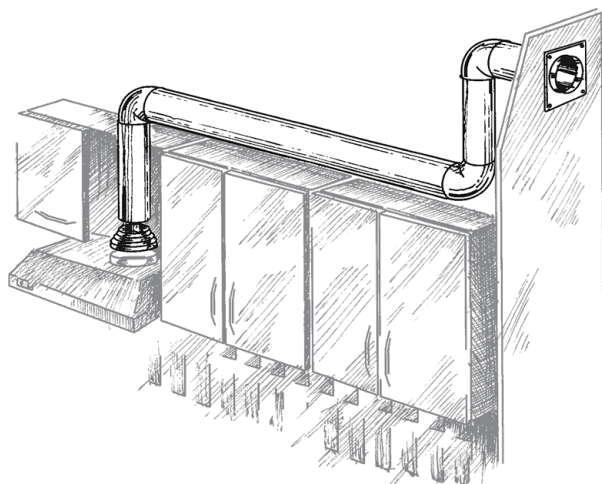

## ROUND PLASTIC DUCT SYSTEM

**BlauPlast round duct system** is the best suitable solution for arranging supply and exhaust ventilation for residential or office premises. The BlauPlast system is used for connection of cooker hoods, kitchen hoods, cowls, etc. to the general ventilation system

### Features

- Smooth inner surface ensures low air resistance and low noise level in the system.
- Wide range of available components allows assembling ventilation system of any configuration and complexity.
- Exact compatibility of the components ensures perfect connection and integration into the ventilation system.
- Ergonomic fixing system and modular design shortens required installation and rework time.

### Round duct RR

- Made of white PVC

Model	Ø D1 (Inner) [mm]	Ø D2 (Outer) [mm]	L (Length) [m]
BlauPlast RR 100/0.35	100	103	0.35
BlauPlast RR 100/0.5	100	103	0.5
BlauPlast RR 100/1	100	103	1.0
BlauPlast RR 100/1.5	100	103	1.5
BlauPlast RR 100/2	100	103	2.0
BlauPlast RR 100/2.5	100	103	2.5
BlauPlast RR 125/0.35	125	128	0.35
BlauPlast RR 125/0.5	125	128	0.5
BlauPlast RR 125/1	125	128	1.0
BlauPlast RR 125/1.5	125	128	1.5
BlauPlast RR 125/2	125	128	2.0
BlauPlast RR 125/2.5	125	128	2.5
BlauPlast RR 150/0.35	150	153	0.35
BlauPlast RR 150/0.5	150	153	0.5
BlauPlast RR 150/1	150	153	1.0
BlauPlast RR 150/1.5	150	153	1.5
BlauPlast RR 150/2	150	153	2.0
BlauPlast RR 150/2.5	150	153	2.5
BlauPlast RR 200/0.35	200	203	0.35
BlauPlast RR 200/0.5	200	203	0.5
BlauPlast RR 200/1	200	203	1.0
BlauPlast RR 200/1.5	200	203	1.5
BlauPlast RR 200/2	200	203	2.0
BlauPlast RR 200/2.5	200	203	2.5