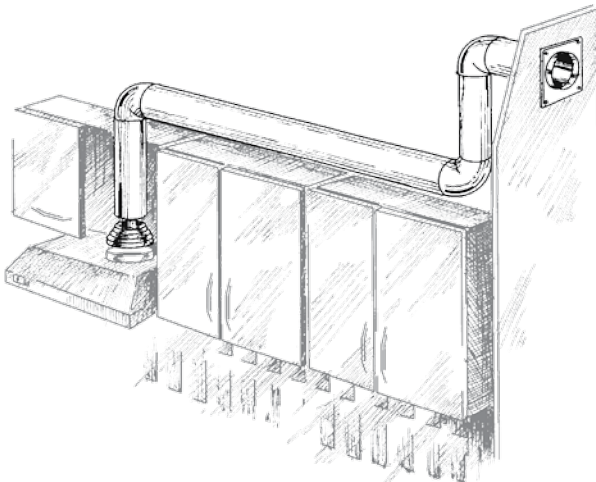

BLAUPLAST

ROUND PLASTIC DUCT SYSTEM

BlauPlast round duct system is the best suitable solution for arranging supply and exhaust ventilation for residential or office premises. The BlauPlast system is used for connection of cooker hoods, kitchen hoods, cowls, etc. to the general ventilation system

Features

- Smooth inner surface ensures low air resistance and low noise level in the system.
- Wide range of available components allows assembling ventilation system of any configuration and complexity.
- Exact compatibility of the components ensures perfect connection and integration into the ventilation system.
- Ergonomic fixing system and modular design shortens required installation and rework time.

Round duct RR

- Made of white PVC

Model	Ø D1 (Inner)	Ø D2 (Outer)	L (Length)
BlauPlast RR 100/0.35	100 mm	103 mm	0.35 m
BlauPlast RR 100/0.5	100 mm	103 mm	0.5 m
BlauPlast RR 100/1	100 mm	103 mm	1.0 m
BlauPlast RR 100/1.5	100 mm	103 mm	1.5 m
BlauPlast RR 100/2	100 mm	103 mm	2.0 m
BlauPlast RR 100/2.5	100 mm	103 mm	2.5 m
BlauPlast RR 125/0.35	125 mm	128 mm	0.35 m
BlauPlast RR 125/0.5	125 mm	128 mm	0.5 m
BlauPlast RR 125/1	125 mm	128 mm	1.0 m
BlauPlast RR 125/1.5	125 mm	128 mm	1.5 m
BlauPlast RR 125/2	125 mm	128 mm	2.0 m
BlauPlast RR 125/2.5	125 mm	128 mm	2.5 m
BlauPlast RR 150/0.35	150 mm	153 mm	0.35 m
BlauPlast RR 150/0.5	150 mm	153 mm	0.5 m
BlauPlast RR 150/1	150 mm	153 mm	1.0 m
BlauPlast RR 150/1.5	150 mm	153 mm	1.5 m
BlauPlast RR 150/2	150 mm	153 mm	2.0 m
BlauPlast RR 150/2.5	150 mm	153 mm	2.5 m
BlauPlast RR 200/0.35	200 mm	203 mm	0.35 m
BlauPlast RR 200/0.5	200 mm	203 mm	0.5 m
BlauPlast RR 200/1	200 mm	203 mm	1.0 m
BlauPlast RR 200/1.5	200 mm	203 mm	1.5 m
BlauPlast RR 200/2	200 mm	203 mm	2.0 m
BlauPlast RR 200/2.5	200 mm	203 mm	2.5 m