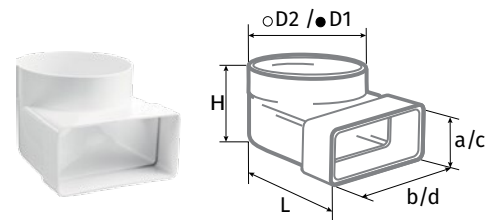

BLAUPLAST

FLAT PLASTIC DUCT SYSTEM

FKV flat air duct connector

- Direct connection with the **FK** flat air ducts
- Made of white plastic

Model	a × b (Inner size)	c × d (Outer size)	L (Length)
BlauPlast FKV 110x55	56 × 110 mm	59 × 114 mm	66 mm
BlauPlast FKV 204x60	60 × 204 mm	65 × 209 mm	62 mm
BlauPlast FKV 220x90	90 × 220 mm	95 × 225 mm	62 mm

Bend US-90°

- Direct connection with the flat **FK** air duct, connection with the round **RR** air duct through the **RV** connector
- Made of white plastic

Model	Round flange		Flat flange		L (Length)	H (Height)
	Ø D1 (Inner)	Ø D2 (Outer)	a × b (Inner size)	c × d (Outer size)		
BlauPlast US-90° 100/110x55	100 mm	103 mm	55 × 110 mm	58 × 113 mm	138 mm	87 mm
BlauPlast US-90° 100/204x60	100 mm	103 mm	60 × 204 mm	64 × 208 mm	164 mm	92 mm
BlauPlast US-90° 125/204x60	122 mm	125 mm	60 × 204 mm	64 × 208 mm	220 mm	92 mm
BlauPlast US-90° 125/220x90	147 mm	150 mm	90 × 220 mm	94 × 226 mm	230 mm	120 mm
BlauPlast US-90° 150/204x60	147 mm	150 mm	60 × 204 mm	64 × 208 mm	220 mm	92 mm
BlauPlast US-90° 150/220x90	146 mm	150 mm	90 × 220 mm	94 × 226 mm	230 mm	120 mm

- ① US-90° 100/110x55
- ② US-90° 100/204x60
- ③ US-90° 125/204x60
- ④ US-90° 150/204x60
- ⑤ US-90° 150/220x90
- ⑥ US-90° 125/220x90

Versatile flat angular connector FKVU

- Angular connection of flat ducts **FK**
- Made of white plastic
- Turning point angle from 3° to 48°
- Depending on selected turning angle one connector side is cut out Connection to the flat duct through matching sized connector
- On flange side direct connection to flat duct of respective size