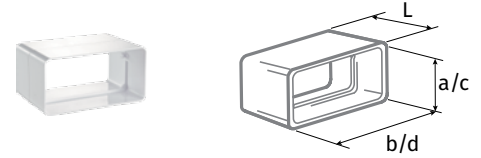

BLAUPLAST

FLAT PLASTIC DUCT SYSTEM

FKV flat air duct connector

- Direct connection with the **FK** flat air ducts
- Made of white plastic

Model	a × b (Inner size)	c × d (Outer size)	L (Length)
BlauPlast FKV 110x55	56 × 110 mm	59 × 114 mm	66 mm
BlauPlast FKV 204x60	60 × 204 mm	65 × 209 mm	62 mm
BlauPlast FKV 220x90	90 × 220 mm	95 × 225 mm	62 mm

Bend US-90°

- Direct connection with the flat **FK** air duct, connection with the round **RR** air duct through the **RV** connector
- Made of white plastic

Model	Round flange		Flat flange		L (Length)	H (Height)
	Ø D1 (Inner)	Ø D2 (Outer)	a × b (Inner size)	c × d (Outer size)		
BlauPlast US-90° 100/110x55	100 mm	103 mm	55 × 110 mm	58 × 113 mm	138 mm	87 mm
BlauPlast US-90° 100/204x60	100 mm	103 mm	60 × 204 mm	64 × 208 mm	164 mm	92 mm
BlauPlast US-90° 125/204x60	122 mm	125 mm	60 × 204 mm	64 × 208 mm	220 mm	92 mm
BlauPlast US-90° 125/220x90	147 mm	150 mm	90 × 220 mm	94 × 226 mm	230 mm	120 mm
BlauPlast US-90° 150/204x60	147 mm	150 mm	60 × 204 mm	64 × 208 mm	220 mm	92 mm
BlauPlast US-90° 150/220x90	146 mm	150 mm	90 × 220 mm	94 × 226 mm	230 mm	120 mm

- ① US-90° 100/110x55
- ② US-90° 100/204x60
- ③ US-90° 125/204x60
- ④ US-90° 150/204x60
- ⑤ US-90° 150/220x90
- ⑥ US-90° 125/220x90

Versatile flat angular connector FKVU

- Angular connection of flat ducts **FK**
- Made of white plastic
- Turning point angle from 3° to 48°
- Depending on selected turning angle one connector side is cut out Connection to the flat duct through matching sized connector
- On flange side direct connection to flat duct of respective size

Model	a	b	c
BlauPlast FKVU 110x55	190 mm	143 mm	55 × 110 mm
BlauPlast FKVU 204x60	286 mm	247 mm	60 × 204 mm