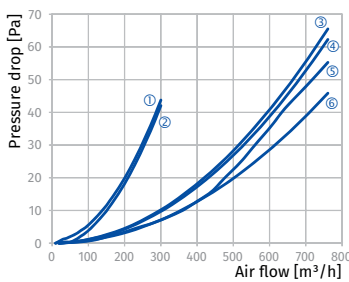

BLAUPLAST

FLAT PLASTIC DUCT SYSTEM

FKV flat air duct connector

- Direct connection with the **FK** flat air ducts
- Made of white plastic

Model	a × b (Inner size)	c × d (Outer size)	L (Length)
BlauPlast FKV 110x55	56 × 110 mm	59 × 114 mm	66 mm
BlauPlast FKV 204x60	60 × 204 mm	65 × 209 mm	62 mm
BlauPlast FKV 220x90	90 × 220 mm	95 × 225 mm	62 mm

Bend US-90°

- Direct connection with the flat **FK** air duct, connection with the round **RR** air duct through the **RV** connector
- Made of white plastic

Model	Round flange		Flat flange		L (Length)	H (Height)
	Ø D1 (Inner)	Ø D2 (Outer)	a × b (Inner size)	c × d (Outer size)		
BlauPlast US-90° 100/110x55	100 mm	103 mm	55 × 110 mm	58 × 113 mm	138 mm	87 mm
BlauPlast US-90° 100/204x60	100 mm	103 mm	60 × 204 mm	64 × 208 mm	164 mm	92 mm
BlauPlast US-90° 125/204x60	122 mm	125 mm	60 × 204 mm	64 × 208 mm	220 mm	92 mm
BlauPlast US-90° 125/220x90	147 mm	150 mm	90 × 220 mm	94 × 226 mm	230 mm	120 mm
BlauPlast US-90° 150/204x60	147 mm	150 mm	60 × 204 mm	64 × 208 mm	220 mm	92 mm
BlauPlast US-90° 150/220x90	146 mm	150 mm	90 × 220 mm	94 × 226 mm	230 mm	120 mm