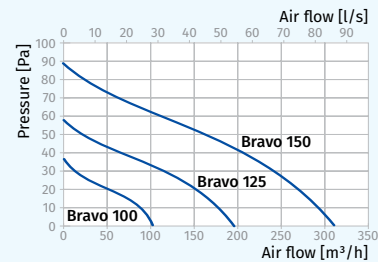

Technical data

Model	Bravo 100	Bravo 125	Bravo 150
Voltage [V/Hz]	220-240/50	220-240/50	220-240/50
Power [W]	14	16	24
Current [A]	0.085	0.1	0.13
RPM [min⁻¹]	2300	2400	2400
Air flow [m³/h (l/s)]	101 (28)	192 (53)	305 (85)
SFP [W/l/s]	0.5	0.3	0.28
Sound pressure level [dBA]*	35	37	39

* Sound pressure level measured in free space at a distance of 3 meters from the fan.