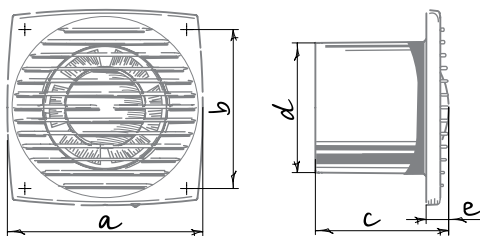

- o Turn-off delay adjustable from 2 to 30 min.
- o Humidity setpoint adjustable from 60 % up to 90 %.
- o Detection range from 1 up to 4 m.
- o Detection angle up to 100°.

Overall dimensions and mounting

Dimensions [mm]	a	b	c	Ø d	e
Bravo 100	150	122	102	100	17
Bravo 125	176	144	104	125	17
Bravo 150	205	174	124	150	19

Designation key

Bravo	Chrome	100	S	(127-220V/60Hz)
Model	Color	Spigot diameter	Option	Voltage