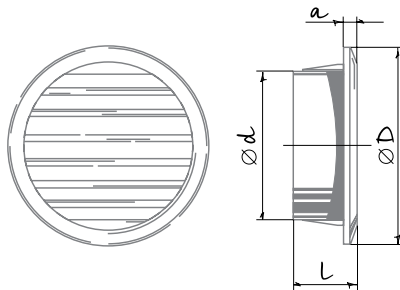

DECOR 60/47S-4

PLASTIC DOOR GRILLES

Features

- For mounting in door leaves of bathrooms and kitchens
- Suitable for installation in furniture for extra ventilation of internal space
- Temperature- and UV-resistant antistatic plastic
- Wide range of colours
- Fixing with mounting ribs or glue
- Supplied as a set (4 pcs)
- Equipped with a protecting insect screen (s)
- Easy maintenance

Overall dimensions and mounting

Model	Dimensions [mm]				Air pass [m ²]
	Ø D	Ø d	l	a	
Decor 60/47s-4	59	47	165	35	0.0078