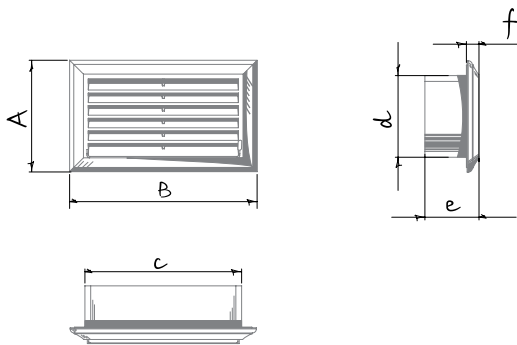

DECOR

PLASTIC GRILLES

Features

- o Wall or ceiling mounting
- o Easy maintenance
- o For connection to rectangular air ducts BlauPlast FK series
- o Temperature- and UV-resistant antistatic plastic

Options

- o Manual adjustment of air pass (R).

Overall dimensions and mounting

Model	Dimensions [mm]					
	A	B	c	d	e	f
Decor 81x136	81	136	114	59	42	12
Decor 81x136R	81	136	114	59	42	12
Decor 86x230	86	230	208	64	42	12
Decor 86x230R	86	230	208	64	42	12