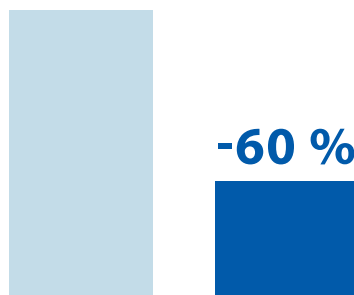

SAVINGS
of space during storage of
products in warehouses / points
of sale