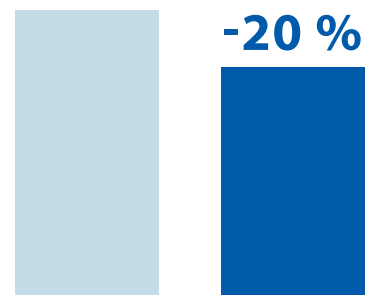

SAVINGS
of time for processing
and mounting