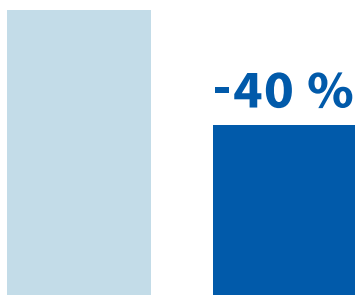

SAVINGS
during
transportation