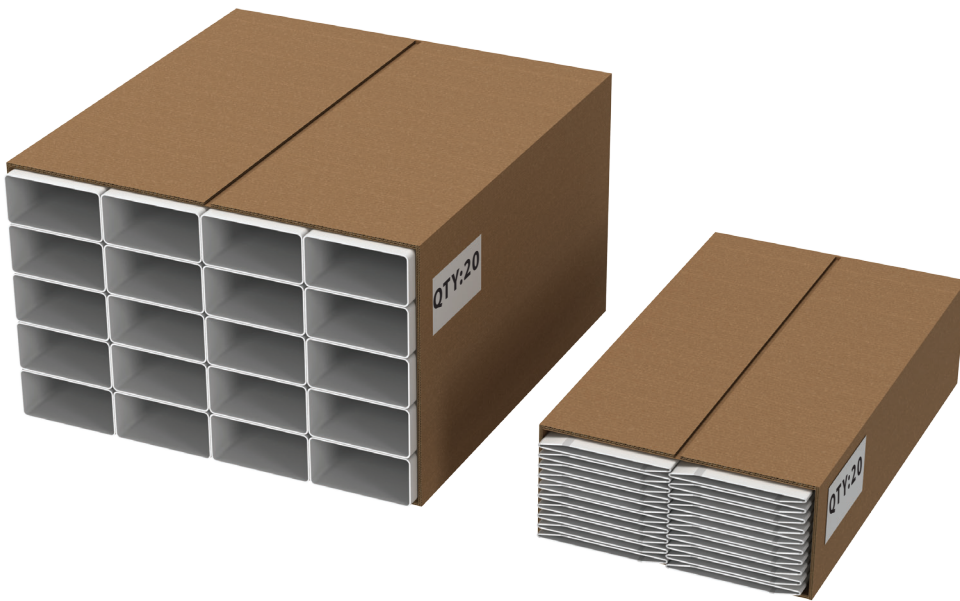

**NEW**

*BlauPlast RRF*  
*BlauPlast FKF*

Introducing folding plastic ducts: an innovative and versatile solution for ventilation systems from Blauberg. The folding duct construction benefits logistics and results in significant space savings immediately apparent while storing and handling the products.

■ **The compact folding ducts from Blauberg offer a number of advantages:**

- ❑ 40 % higher transportation efficiency - more units per dispatch
- ❑ 60 % less warehouse storage space required
- ❑ Improved showroom stock diversity - even at small shops
- ❑ 20 % less time required for duct processing and fastening
- ❑ Easy and efficient mounting, better fit of parts made of elastic polymer material
- ❑ Compatible with the standard connectors and fixtures of BlauPlast air duct system

### ■ Construction

- White PVC plastic
- Cross-section of 55x110 mm
- Duct length ranges from 350 to 2.500 mm
- Joined by means of appropriate section connectors

Code	Dimensions [mm]				
	a	b	a1	b1	L
FKF 110x55/0.35	55	110	52	107	350
FKF 110x55/0.5	55	110	52	107	500
FKF 110x55/1	55	110	52	107	1000
FKF 110x55/1.5	55	110	52	107	1500
FKF 110x55/2	55	110	52	107	2000
FKF 110x55/2.5	55	110	52	107	2500