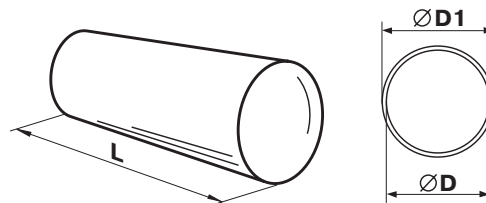

### ■ Construction

- White PVC plastic
- Diameter 100 mm
- Duct length ranges from 350 to 2.500 mm
- Joined by means of appropriate diameter connectors

Code	Dimensions [mm]		
	D	D1	L
RRF 100/0.35	100	103	350
RRF 100/0.5	100	103	500
RRF 100/1	100	103	1000
RRF 100/1.5	100	103	1500
RRF 100/2	100	103	2000
RRF 100/2.5	100	103	2500

### ■ Construction

- White PVC plastic
- Cross-section of 55x110 mm
- Duct length ranges from 350 to 2.500 mm
- Joined by means of appropriate section connectors

Code	Dimensions [mm]				
	a	b	a1	b1	L
FKF 110x55/0.35	55	110	52	107	350
FKF 110x55/0.5	55	110	52	107	500
FKF 110x55/1	55	110	52	107	1000
FKF 110x55/1.5	55	110	52	107	1500
FKF 110x55/2	55	110	52	107	2000
FKF 110x55/2.5	55	110	52	107	2500