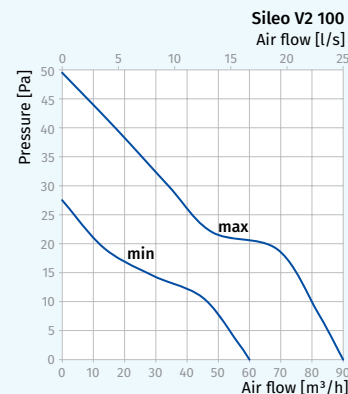

Air flow:
up to 170 m³/h
47 l/s

Power:
from 4.5 W
SFP:
from 0.24 W/l/s

Noise level:
from 22 dBA

Options

Model	Sileo V2 100/125		
Option	S	T	H
Pull-cord switch	•		
Interval timer		•	
Turn-on delay timer		•	•
Turn-off delay timer		•	•
Humidity sensor			•

- **Turn-on delay timer**
 - Fixed turn-on delay time of 60 sec.
- **Turn-off delay timer**
 - Turn-off delay timer adjustable from 2 to 30 min.
- **Interval timer**
 - If the interval timer is enabled, the fan will turn on automatically each 6, 12 or 24 hours and it will operate from 2 to 30 min, depending of turn-off delay timer setting.
- **Humidity sensor**
 - Humidity setpoint adjustable from 60 % up to 90 %.

Overall dimensions

Dimensions [mm]	a	b	c	Ø d	e
Sileo V2 100	136	158	81	100	26
Sileo V2 125	168	182	91	124	27

Designation key

Sileo	V2	125	H
Model	Two-speed motor	Spigot diameter	Option

Technical data

Model	Sileo V2 100		Sileo V2 125	
	min	max	min	max
Speed				
Voltage [V/Hz]	220-240/50(60)			
Power [W]	4.5	7	9.5	13.5
Current [A]	0.029	0.052	0.065	0.09
RPM [min ⁻¹]	1850	2400	1800	2250
Air flow [m ³ /h (l/s)]	60 (17)	90 (25)	145 (40)	170 (47)
SFP [W/l/s]	0.27	0.28	0.24	0.29
Sound pressure level [dBA]*	22	25	28	32

* Sound pressure level measured in free space at a distance of 3 meters from the fan.

Accessories

Duct system

BlauPlast

Flexible air ducts

BlauFlex

Grilles and hoods

Decor, GM