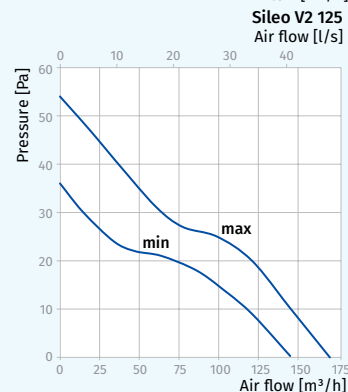

Air flow:
up to 170 m³/h
47 l/s

Power:
from 4.5 W
SFP:
from 0.24 W/l/s

Noise level:
from 22 dBA

Options

Model	Sileo V2 100/125		
Option	S	T	H
Pull-cord switch	•		
Interval timer		•	
Turn-on delay timer		•	•
Turn-off delay timer		•	•
Humidity sensor			•

Overall dimensions

Dimensions [mm]	a	b	c	Ø d	e
Sileo V2 100	136	158	81	100	26
Sileo V2 125	168	182	91	124	27

Designation key

Sileo	V2	125	H
Model	Two-speed motor	Spigot diameter	Option

Technical data

Model	Sileo V2 100		Sileo V2 125	
	min	max	min	max
Speed				
Voltage [V/Hz]	220-240/50(60)			
Power [W]	4.5	7	9.5	13.5
Current [A]	0.029	0.052	0.065	0.09
RPM [min ⁻¹]	1850	2400	1800	2250
Air flow [m ³ /h (l/s)]	60 (17)	90 (25)	145 (40)	170 (47)
SFP [W/l/s]	0.27	0.28	0.24	0.29
Sound pressure level [dBA]*	22	25	28	32

* Sound pressure level measured in free space at a distance of 3 meters from the fan.

Accessories

Duct system

BlauPlast

Flexible air ducts

BlauFlex

Grilles and hoods

Decor, GM